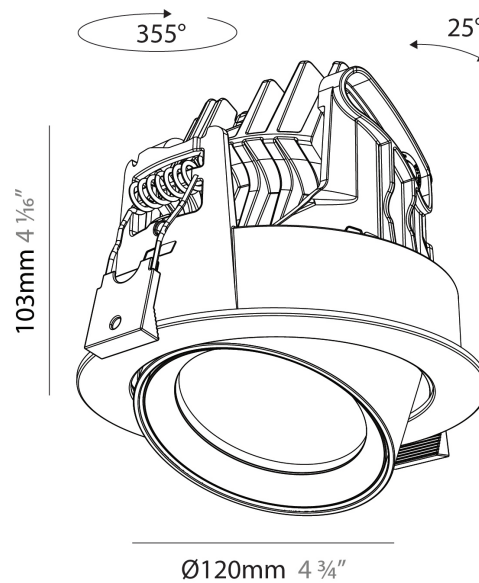

GENERAL

Series: Centriq
Subseries: Centriq Round Adjustable
Brand: Prolicht
Division: Architectural
Mounting Type: Recessed
Mounting Location: Ceiling
Subcategory: Spots

PHYSICAL

Shape: Cylinder
Diameter (mm): 120
Diameter (in): 4 ¾
Height (mm): 105
Height (in): 4 ⅛
Min. Recessing Depth (mm): 120
Min. Recessing Depth (in): 4 ¾
Light Distribution: Adjustable / Direct
Weight (kg): 0.649
Diffuser: Lens Pack - No Lens / Opal / Linear Spread Lens / Honeycomb / Spread Lens
Fixture Finish: SSR / BKV / CWI / CRY / HAB / LAG / UFT / ITA / RUA / RUR / MIC / FTG / MYG / TWT / LOD / PUS / FRO / FUP / KIA / POP / BLS / SPG / MEY / GOH / GUM / CHC / COM / ABZ / JAG / OBR / MOS / ROR
Fixture Material: Aluminum
Cut-out Measurements: Dia. 112mm / 4 7/16"

ELECTRICAL

Lamp Type: LED (Zhaga Standard)
Input Wattage (W): 20.5
Total Output Wattage (W): 18.1
Dimming: Tri-Mode (Non-Dimming and Phase Dimming (120Vac only) and 0-10V Dimming)
Driver Included: Yes
Driver Location: Recessed Housing
Driver Type: Constant Current - Universal
Driver Class: Class 2
Input Voltage (V): 120 - 277
Constant Current (MA): 500

LED

Color Temperature (°K): 2700 / 3000 / 3500 / 4000
Max. Delivered Lumen (lm): 1432 / 1542 / 1432 / 1636
Nominal Lumen (lm): 1668 / 1797 / 1868 / 1907
CRI: >90 CRI
Lamp Life (hrs): 50000

OPTICAL

Reflector°: 10
Adjustability: Rotational 350°; Tilt 90°

RATINGS AND CERTIFICATIONS

Certified By: Certified for North American Standards
IP rating: IP20