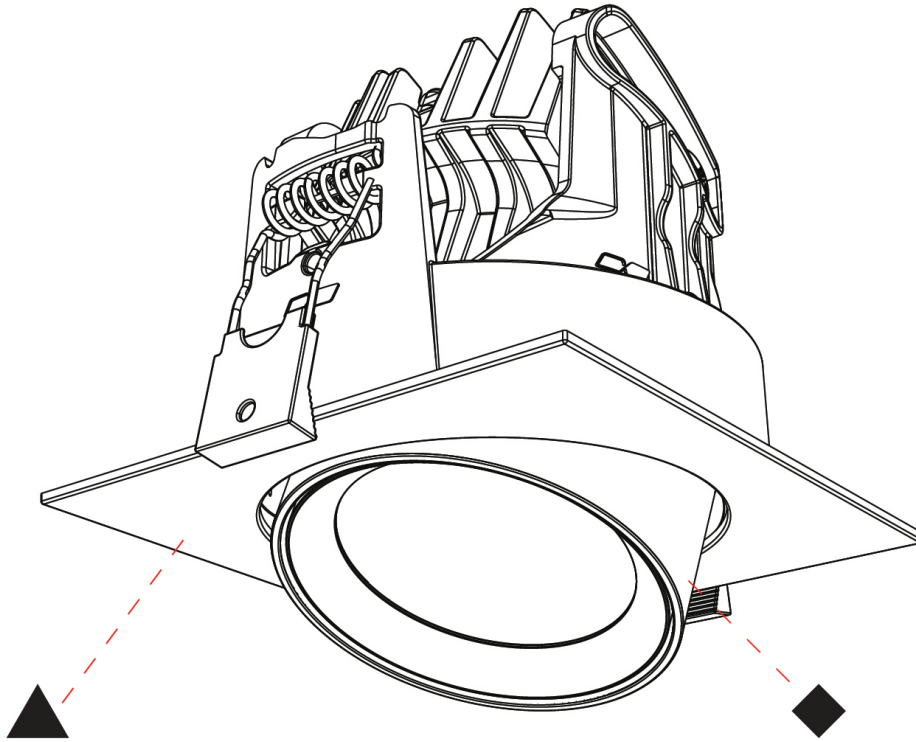

CENTRIQ SQUARE ADJUSTABLE RECESSED

A35982-

PROJECT	_____
TYPE	_____
SPECIFIER	_____
QUANTITY	_____
DATE	_____

A